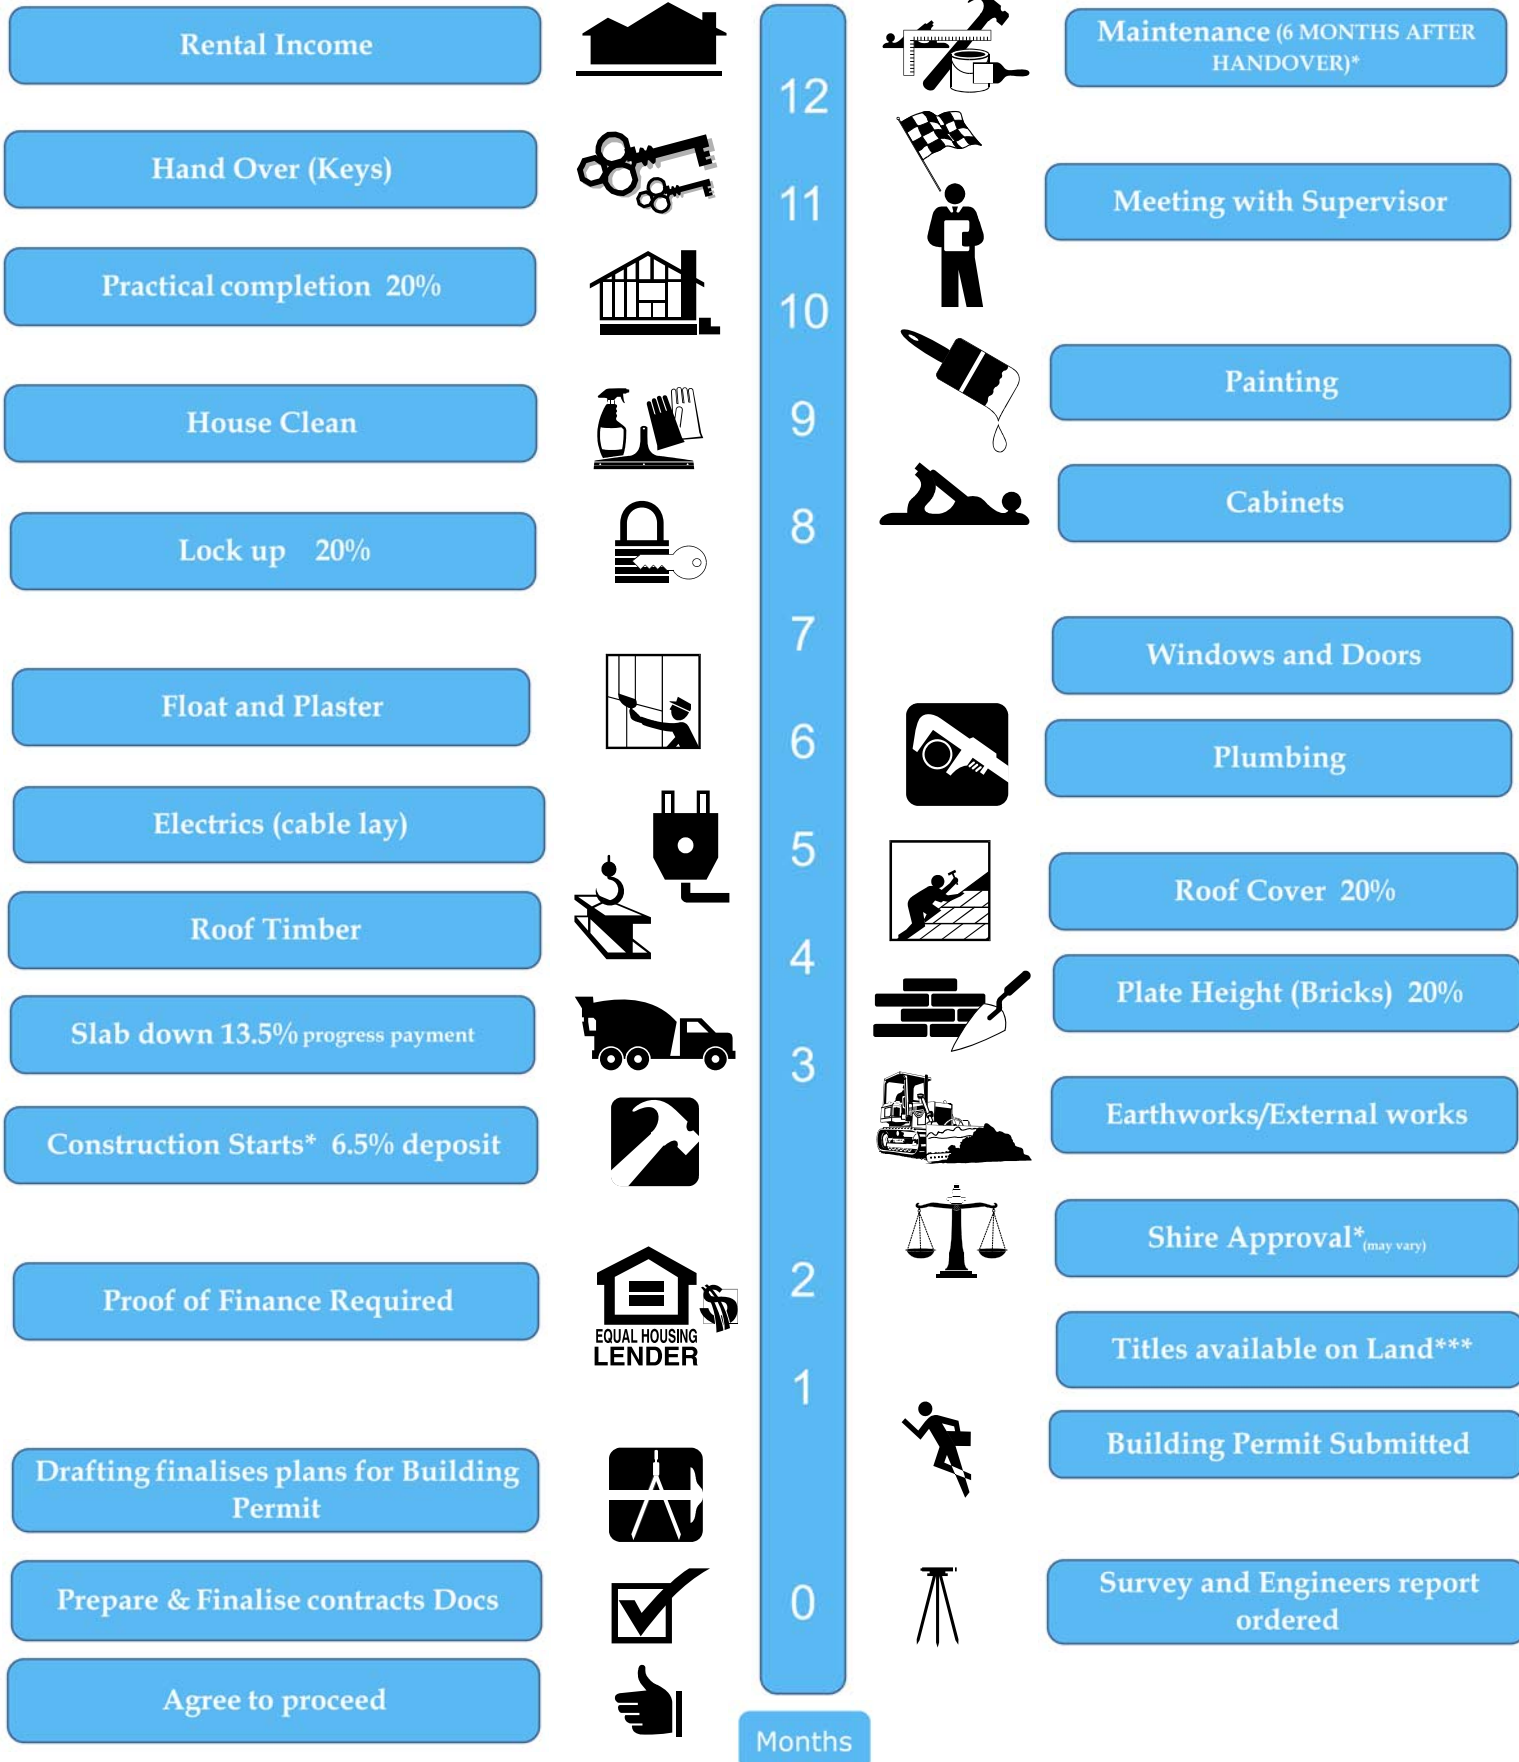

# Typical Duplex Time Line\*

\*Times will vary depending on Council, Settlement, Finance, Title availability requirements\*